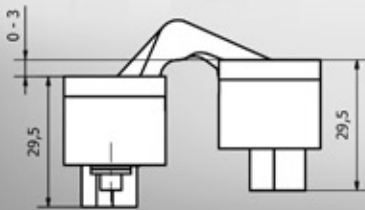

# D-SIGN W978

Number of hinges	DOOR ( WING) width				
	600	700	800	900	1000
2	50kg	46kg	42kg	40kg	36kg
3	56kg	51kg	48kg	45kg	40kg
4	63kg	57kg	53kg	50kg	45kg

Position of the hinge in relation to the required dimensions of the door and frame.

**3mm** = 3mm to be absolutely respected