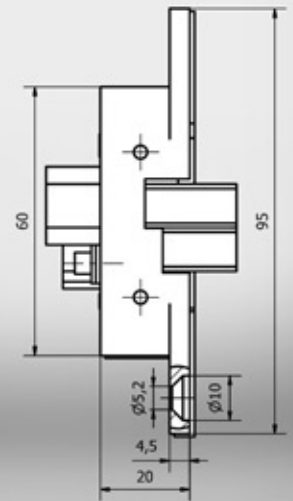

# D-SIGN W978

# D-SIGN W978

Number of hinges	DOOR ( WING) width				
	600	700	800	900	1000
2	50kg	46kg	42kg	40kg	36kg
3	56kg	51kg	48kg	45kg	40kg
4	63kg	57kg	53kg	50kg	45kg

Position of the hinge in relation to the required dimensions of the door and frame.

**3mm** = 3mm to be absolutely respected