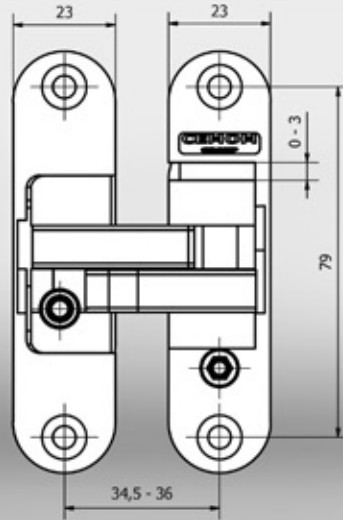

# D-SIGN W978

# D-SIGN W978

Number of hinges	DOOR ( WING) width				
	600	700	800	900	1000
2	50kg	46kg	42kg	40kg	36kg
3	56kg	51kg	48kg	45kg	40kg
4	63kg	57kg	53kg	50kg	45kg

Position of the hinge in relation to the required dimensions of the door and frame.

**3mm** = 3mm to be absolutely respected